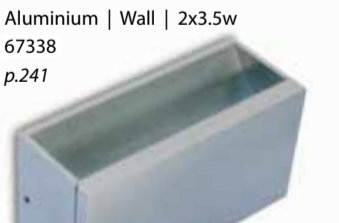

Aluminium | Wall | 2x3.5w
67338
p.241